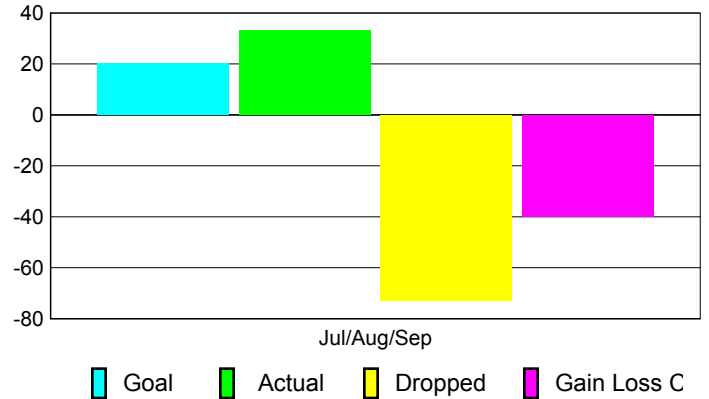

Membership Results 2010-2011

Goal, New, Dropped, Gain/Loss