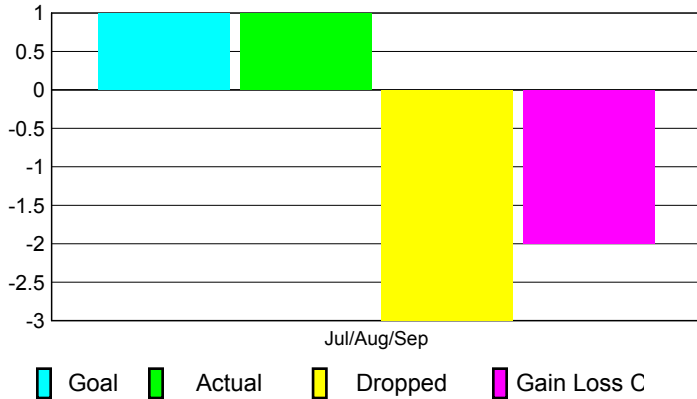

2010-2011 GMT Reports for District (or Undistricted) **District B 9**

GMT: **PEDRO A BOTELLO ORTIZ**

Location: **MEXICO**

GMT CA: **3**

CLUBS

Club Results
2010-2011

Clubs
2009-2010

Month	New Club Goal	Actual New Clubs	Actual Dropped Clubs	Gain/Loss of Clubs	Gain/Loss of Clubs
Jul/Aug/Sep	1	1	-3	-2	-1
Totals	1	1	-3	-2	-1

Club Results 2010-2011

Goal, New, Dropped, Gain/Loss

Comparison of Club Gain/Loss

Current Year Compared to the Previous Year

YTD Status Quo Clubs 2010-2011

Status Quo Clubs Compared to Status Quo Members

MEMBERSHIP