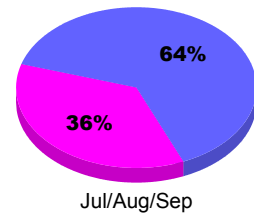

Membership Results
2010-2011

Membership
2009-2010

Month	Net Memb Goal	Actual New Memb	Actual Dropped Memb	Gain/Loss of Memb	Gain/Loss of Memb
Jul/Aug/Sep	20	33	-73	-40	5
Totals	20	33	-73	-40	5

Membership Results 2010-2011

Goal, New, Dropped, Gain/Loss

Comparison of Membership Gain/Loss

Current Year Compared to the Previous Year

Gender Comparison 2010-2011

■ Male ■ Female